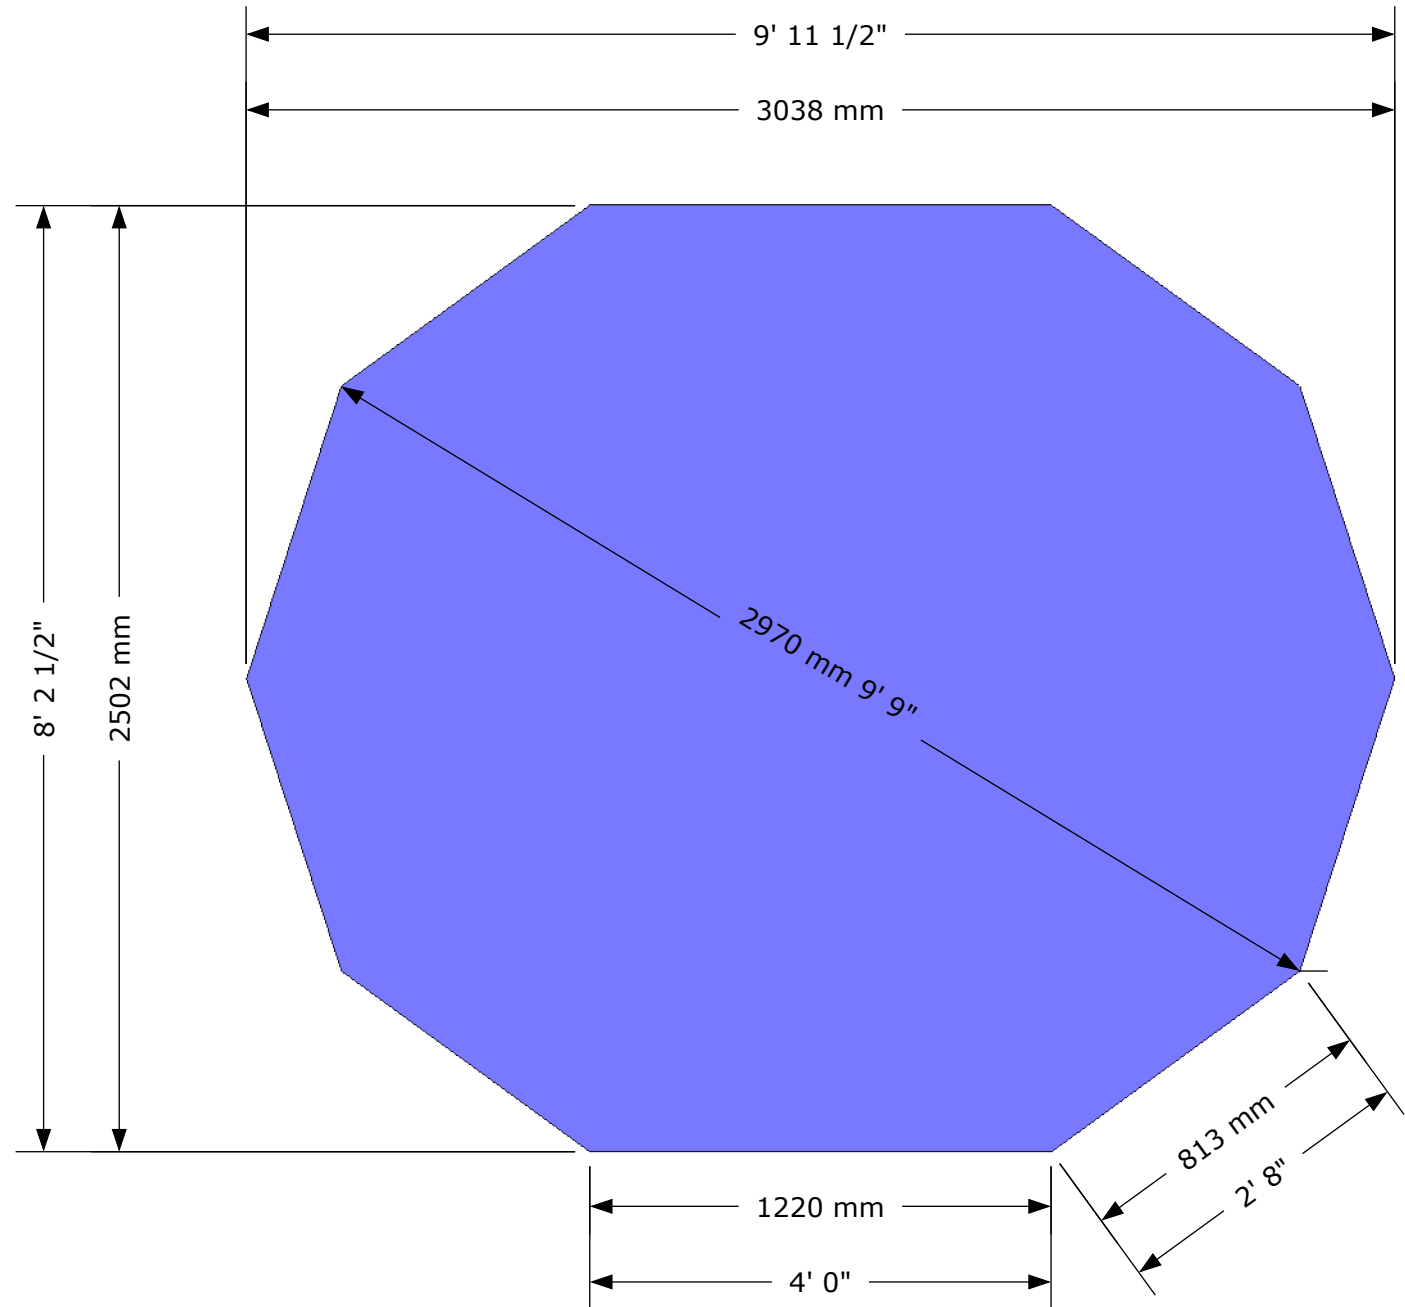

Woodpecker Joinery
Bramshall Greenhouse
Design Specifications

- ◇ Eaves height of Greenhouse 2000mm, 6'4".
- ◇ Total height of Greenhouse 2438 mm , 8'.
- ◇ The base should be 4", (100mm) wider than the outside dimension of the Greenhouse.
- ◇ IT IS IMPORTANT TO ENSURE THAT ALL BASES ARE SQUARE AND FLAT.

Drawing Scale 1:20mm